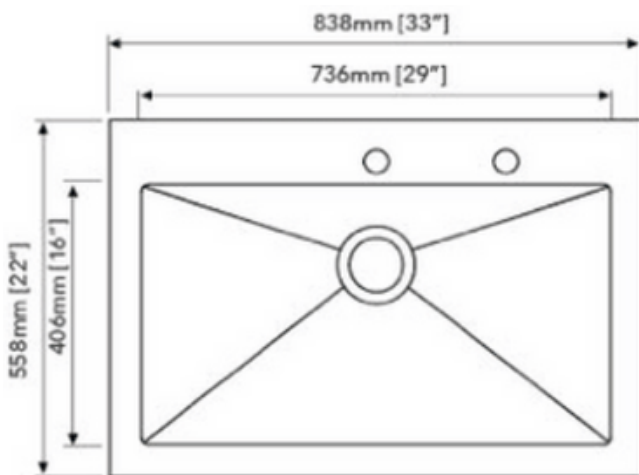

STAINLESS STEEL SINK

SPECIAL ORDER

MODEL: SS-112-10-3322A1

DEPTH	GAUGE
9"	18

- Square 10 Degree Radius Single Bowl Sink
- Dimensions: 33"x22"
- Material: SS304
- Finish: Brushed

Undercoated and Sound Pads

3-1/2" Drain Opening